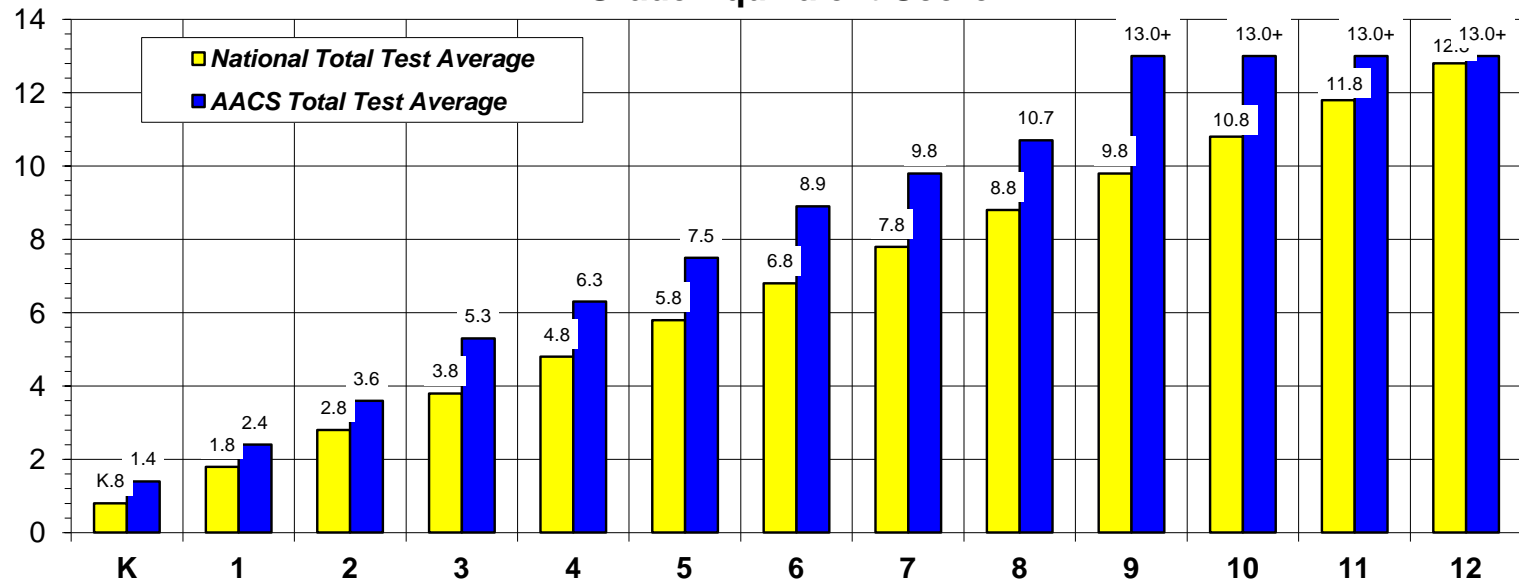

American Association of Christian Schools' Students Score Higher Than The National Average!

2011 - 2012 School Year

Annual achievement testing shows that AACS State Association students score higher than the National Average at every grade level tested.

Grade Equivalent Score

13.0+ means these scores are above the measurable capacity of the test.

Grade	Above National Average
K	6 Months
1	6 Months
2	8 Months
3	1 Year, 5 Months
4	1 Year, 5 Months
5	1 Year, 7 Months
6	2 Years, 1 Month

Grade	Above National Average
7	2 Years
8	1 Year, 9 Months
9	At Least 3 Years, 2 Months
10	At Least 2 Years, 2 Months
11	At Least 1 Year, 2 Months
12	At Least 2 Months

Percentile Rank

Percentiles based on National Group PR/S of the Mean NCE.