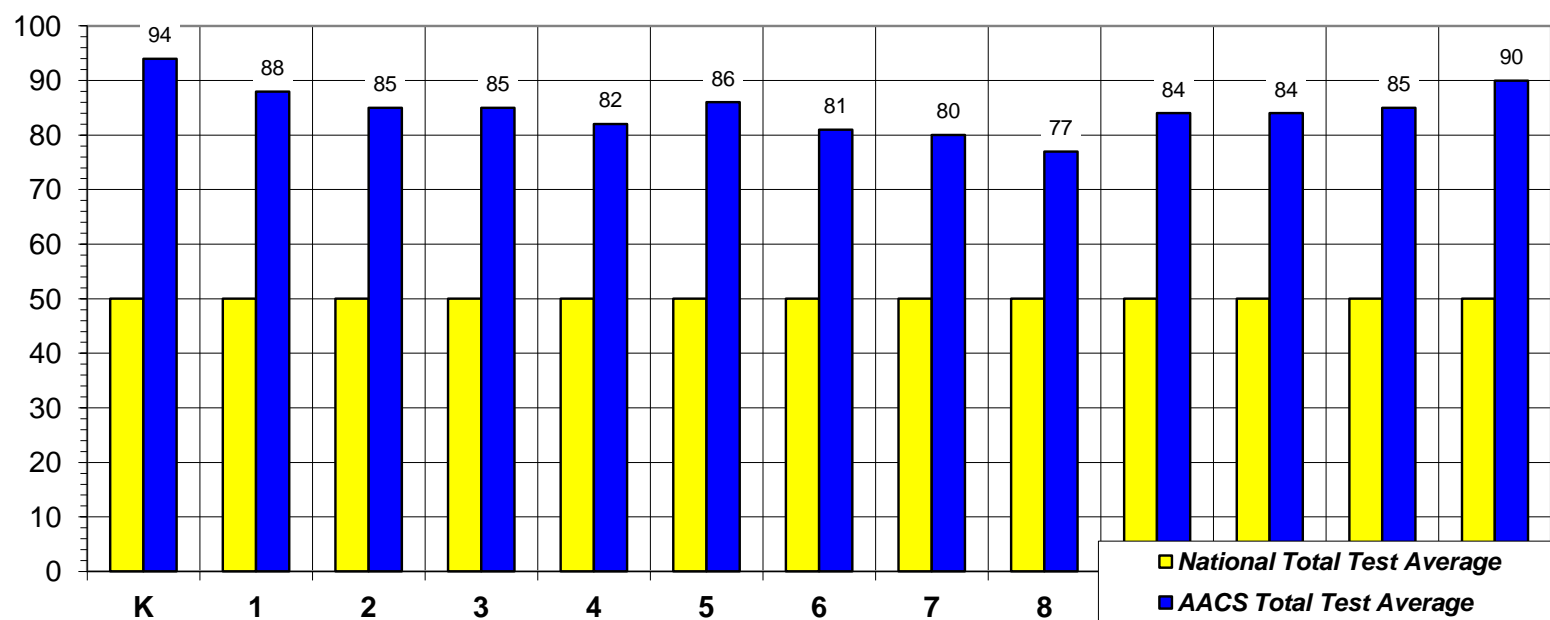

Grade Equivalent Score

13.0+ means these scores are above the measurable capacity of the test.

Grade	Above National Average
K	6 Months
1	6 Months
2	8 Months
3	1 Year, 5 Months
4	1 Year, 5 Months
5	1 Year, 7 Months
6	2 Years, 1 Month

Grade	Above National Average
7	2 Years
8	1 Year, 9 Months
9	At Least 3 Years, 2 Months
10	At Least 2 Years, 2 Months
11	At Least 1 Year, 2 Months
12	At Least 2 Months

Percentile Rank

Percentiles based on National Group PR/S of the Mean NCE.