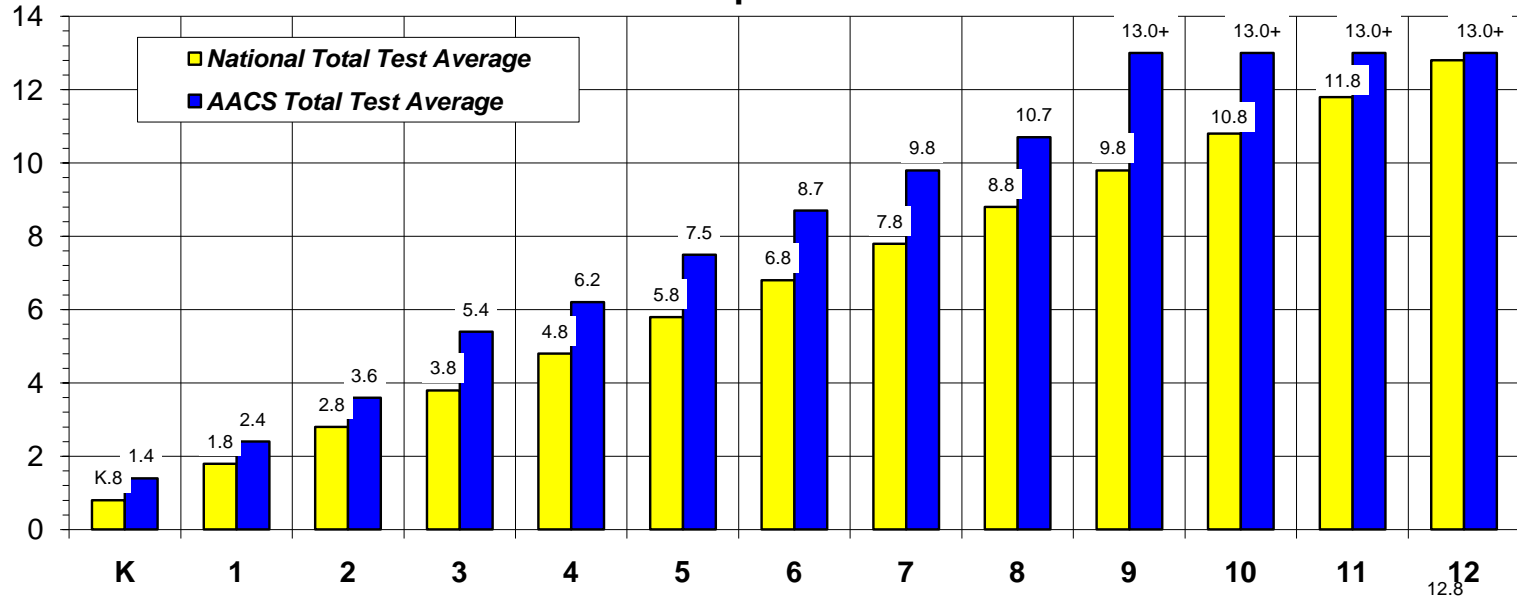

American Association of Christian Schools' Students Score Higher Than The National Average!

2010 - 2011 School Year

Annual achievement testing shows that AACS State Association students score higher than the National Average at every grade level tested.

Grade Equivalent Score

13.0+ means these scores are above the measurable capacity of the test.

Grade	Above National Average
K	6 Months
1	6 Months
2	8 Months
3	1 Year, 6 Months
4	1 Year, 4 Months
5	1 Year, 7 Months
6	1 Year, 9 Months

Grade	Above National Average
7	2 Years
8	1 Year, 9 Months
9	At Least 3 Years, 2 Months
10	At Least 2 Years, 2 Months
11	At Least 1 Year, 2 Months
12	At Least 2 Months

Percentile Rank

Percentiles based on National Group PR/S of the Mean NCE.