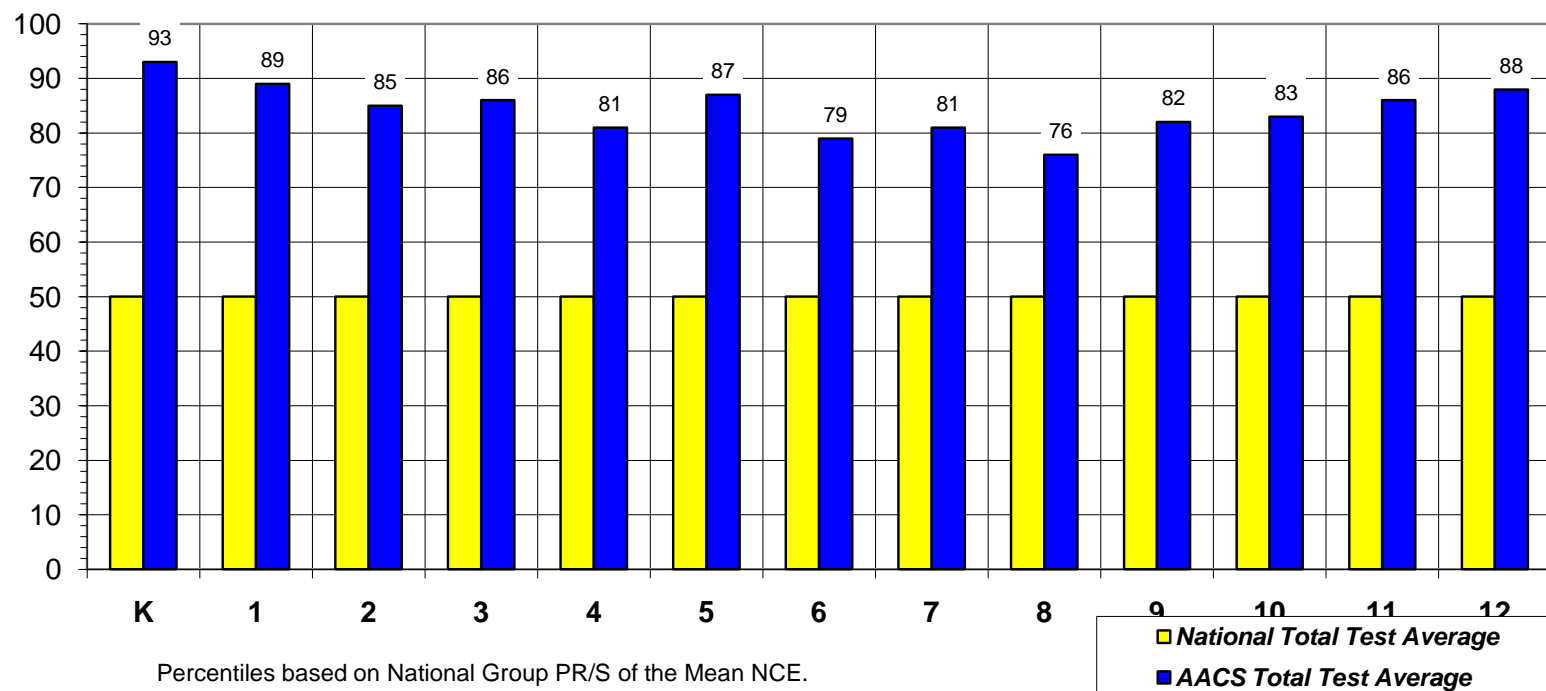

Grade Equivalent Score

13.0+ means these scores are above the measurable capacity of the test.

Grade	Above National Average
K	6 Months
1	6 Months
2	8 Months
3	1 Year, 6 Months
4	1 Year, 4 Months
5	1 Year, 7 Months
6	1 Year, 9 Months

Grade	Above National Average
7	2 Years
8	1 Year, 9 Months
9	At Least 3 Years, 2 Months
10	At Least 2 Years, 2 Months
11	At Least 1 Year, 2 Months
12	At Least 2 Months

Percentile Rank

Percentiles based on National Group PR/S of the Mean NCE.