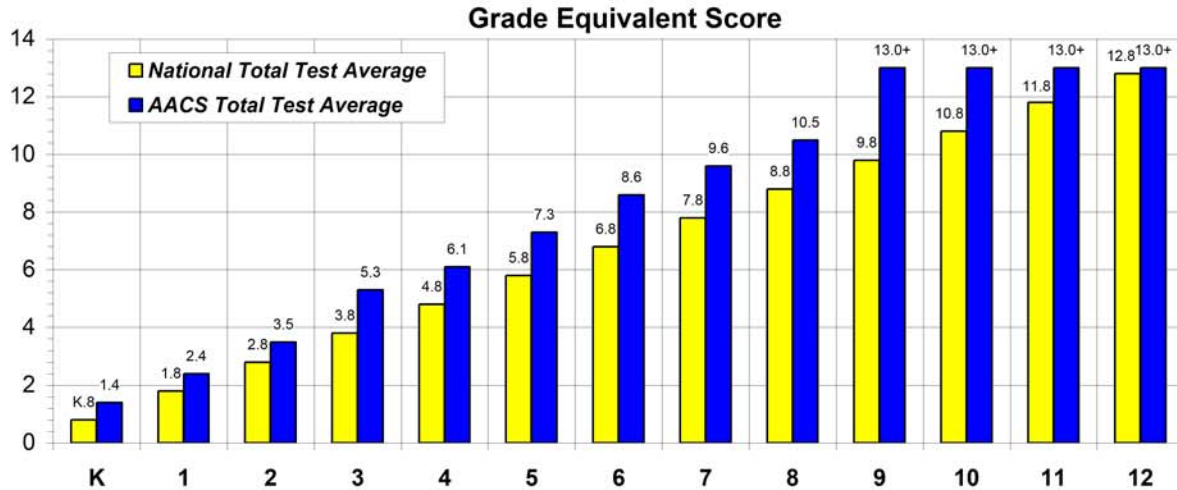

# American Association of Christian Schools' Students Score Higher Than The National Average!

2007 - 2008 School Year

Annual achievement testing shows that AACCS State Association students score higher than the National Average at every grade level tested.

13.0+ means these scores are above the measurable capacity of the test.

Grade	Above National Average
K	6 Months
1	6 Months
2	7 Months
3	1 Year, 5 Months
4	1 Year, 3 Months
5	1 Year, 5 Months
6	1 Year, 8 Months